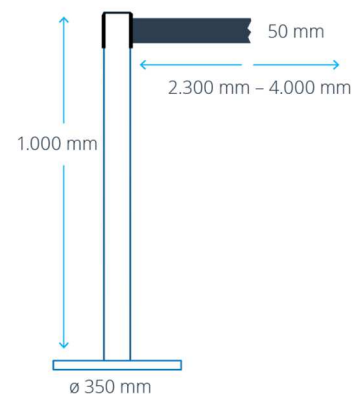

## POST COLOUR

Clear – transparent PVC

## SPECIFICATIONS

post tube	PVC, transparent
base weight	Cast base weight with black PVC cover
diameter base weight	ca. 350 mm
height base weight	ca. 20 mm
total height of post	ca. 1000 mm
total weight incl. cassette	ca. 9,0 kg
tape width	ca. 50 mm
max. tape extension	either 2300 mm or 4000 mm