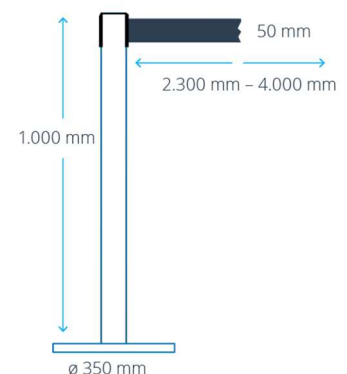

### SPECIFICATIONS

Finish post tube	metal, different standard colors available, also in stainless steel or chrome, with 360° rotatable head
Base plate	Cast base, base cover in tube finish
Diameter base plate	approx. 350 mm
Height base plate	approx. 20 mm
Total height of post	approx. 1000 mm
Total weight of post	approx. 12-13 kg
Tape width	approx. 50 mm
max. tape extension	either 2300 mm or 4000 mm