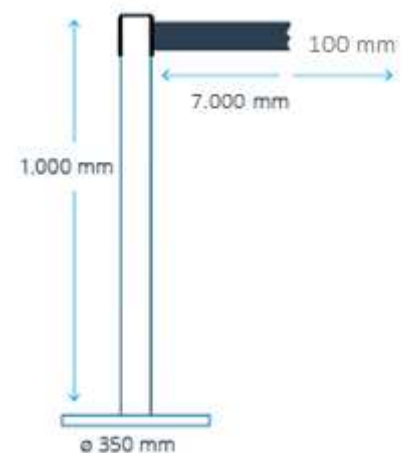

Pict. 1: GLA 86-J/17-7.0 – now with 100 mm tape width!

DESCRIPTION

Maximum tape extension of up to 7 m combined with new tape width of 100 mm = ideal barrier device for large distances, but also well suitable for small spaces.

Pure design and functionality.

Delivery: pre-assembled

POST TUBE COLOUR

Different standard colours available. Other colours upon request.

BELT COLOUR

Standard colours: red (01), blue (02), black (03), red-white diag. (13) and black-yellow diag. (17)

Special colours and digital printing upon request!

SPECIFICATIONS

post tube	metal, black; also available in stainless steel or chromed finish
base plate	cast base plate , base cover in black, (except stainless steel or chrome finish)
diameter base plate	ca. 350 mm
height base plate	ca. 20 mm
total height of post	ca. 1000 mm
total weight including cartridge	ca. 11,0 kg
tape width	ca. 100 mm
max. tape extension	7000 mm