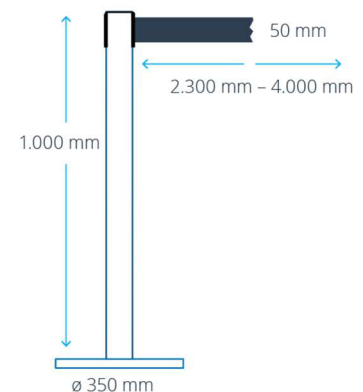

Pict. 1: GLAG 28-EJ/37-4.0

Description

Based on the **RS-GUIDESYSTEMS** barrier post type GLA 28, this post tube comes with coloured foils and a tape in contrarian colour.

Delivery: assembled

POST TUBE COLOUR

Different standard colours available.
Special colours upon request.

BELT COLOUR

Standard colours, other colors or individually, digitally printed belts upon request.

SPECIFICATIONS

post tube	PVC, black/yellow or red/white
base weight	cast base weight with black PVC cover
diameter base weight	ca. 350 mm
height base weight	ca. 20 mm
total height	ca. 1000 mm
total weight incl. cartridge	ca. 9,0 kg
tape width	ca. 50 mm
max. tape extension	4000 mm