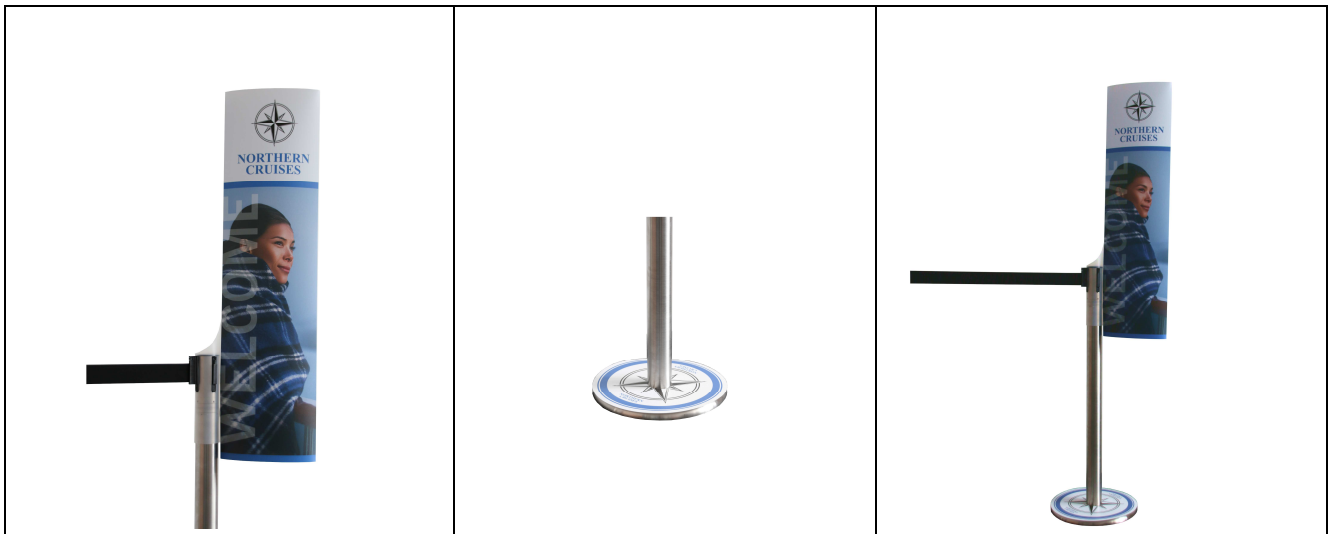

! NEW – Additional space for advertisement and information!

Pict. 1: Add-Flagg (detail)

Pict. 2: Footer

Pict. 3: Add-Flagg and Footer (set)

DESCRIPTION

Small effort – Big impact!

Also use your **RS-GUIDESYSTEMS** barrier post for information or advertisement!

BARRIER / GUIDANCE and ADVERTISEMENT / INFORMATION as per your specification!

all-purpose usage - individually printed – durable, as being re-usable.

Footer, Flag or both - it's up to you!

Simply assembled to the **RS-GUIDESYSTEMS** barrier post of the below mentioned product series.
Other post types upon request.

Barrier posts not included.

TECHNICAL DATA

Flag and Footer:	Fits for GLA 25, 28, 45, 55, 95 (other types upon request)
Finish flag:	plastics, elliptically shaped (other forms upon request)
Height:	approx. 1000 mm
Format:	approx. 100*220 mm
Finish Footer:	plastics, round
Diameter:	approx. 350 mm